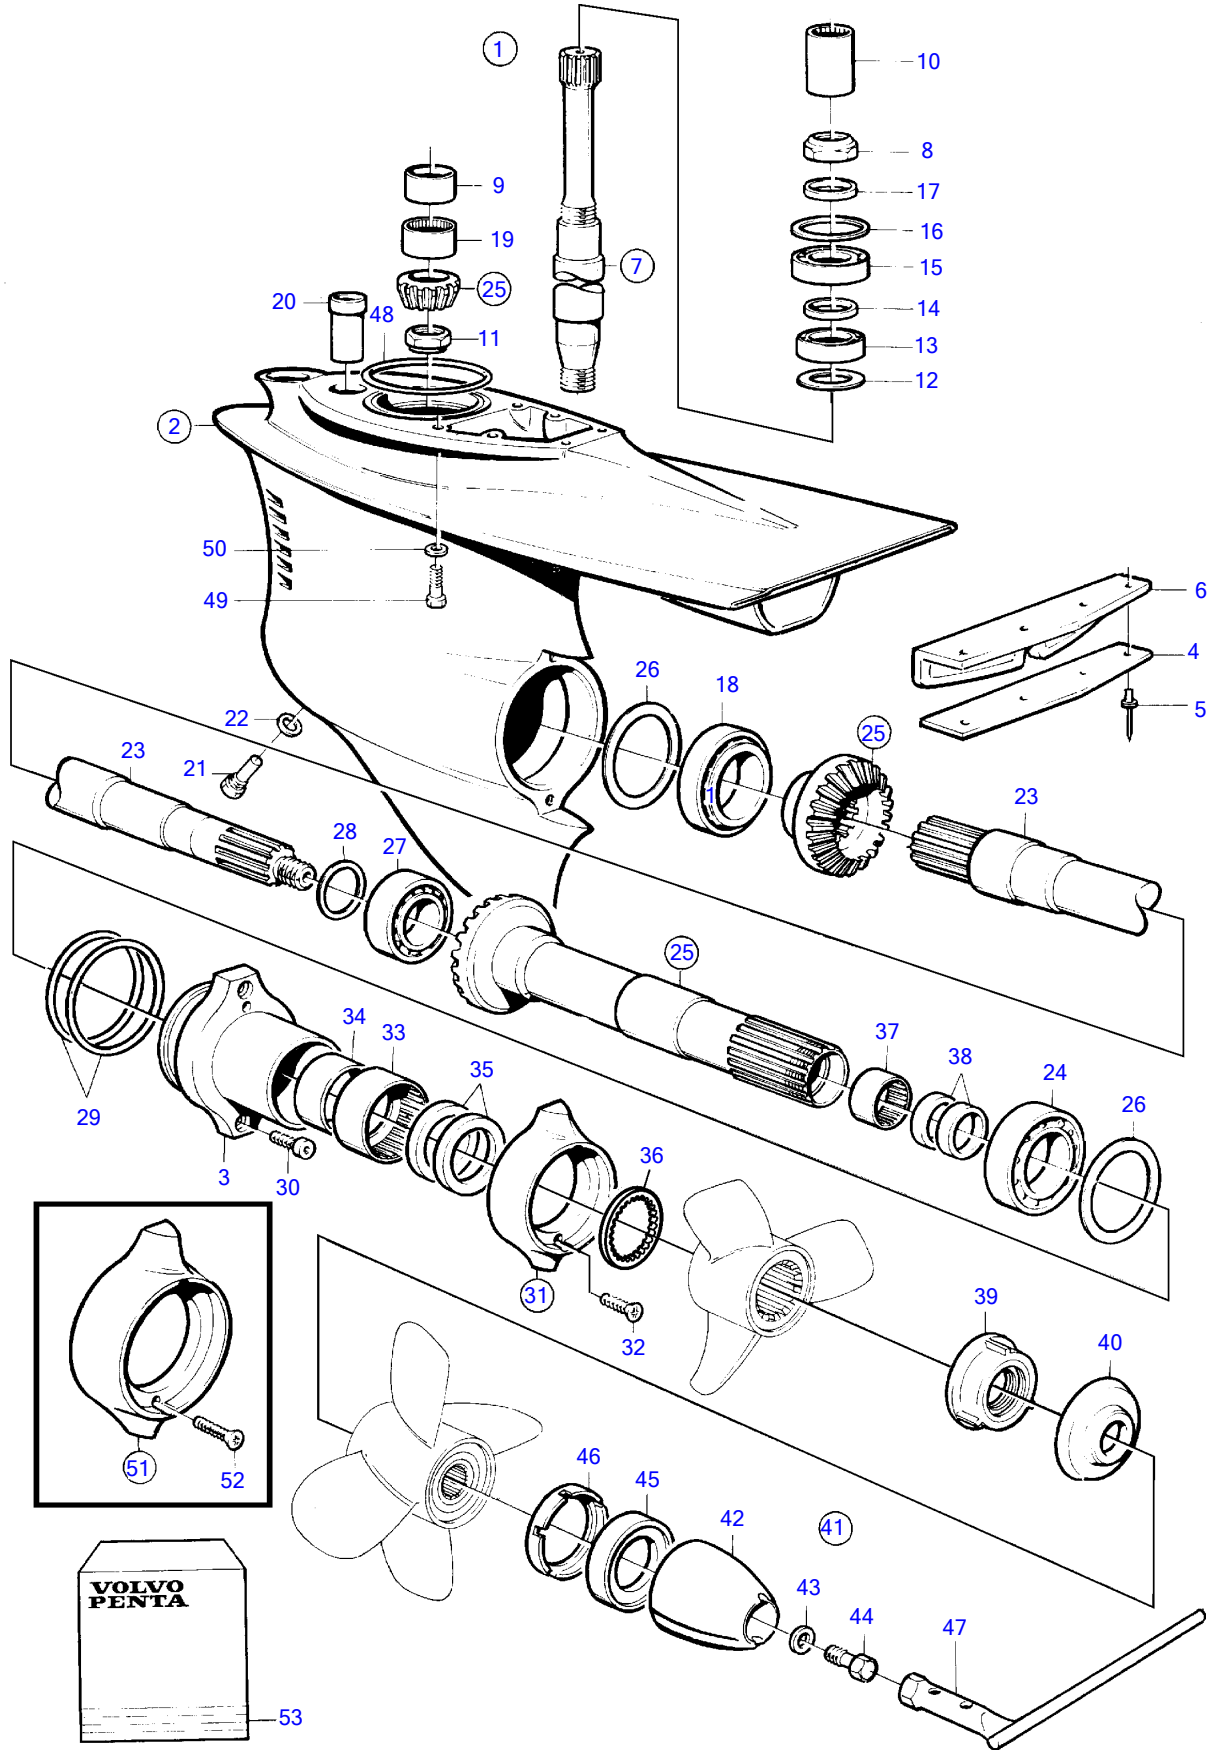

DP-D1

16996

16996

7746620-44-616

Upd:2012-01-30

DP-D1

REF	PART NO.	QTY	DESCRIPTION	NOTES
1	872769	1	Lower gear	Ratio 1.78:1
2	3855628	1	• Gear housing	
3	854053	1	• • Bearing housing	
4	872439	1	• • Attaching plate	
5	977711	4	• • Blind rivet	
6	872438	1	• • Check valve	
7	854611	1	• Countershaft	
8	969071	1	• • Round nut	Included in gasket kit.
9	184682	1	• • Inner ring	
10	3852268	1	• • Splined sleeve	
11	852212	1	• Nut	Included in gasket kit.
12	941832	X	• Shim	TH=0.05mm
	941833	X	• Shim	TH=0,20mm
13	183374	1	• Ball bearing	
14	944970	X	• Shim	
15	11072	1	• Roller bearing	
16	944522	X	• Shim	TH=0.05mm
	42981	X	• Shim	TH=0.10mm
	968057	X	• Shim	TH=0,20mm
	42980	X	• Shim	TH=0.35mm
17	897387	1	• Tensioning ring	
18	11044	1	• Roller bearing	
19	184654	1	• Needle roller bushin	
20	814482	1	• Oil strainer	
21	852904	1	• Magnetic plug	
22	955974	1	• O-ring	Included in gasket kit.
23	872533	1	• Propeller shaft	
24	184765	1	• Roller bearing	
25	3861458	1	• Drive gear set	Ratio 1.78:1
26	967352	X	• Shim	TH=0.05mm
	941823	X	• Shim	TH=0,10mm
	967351	X	• Shim	TH=0.15mm
	941824	X	• Shim	TH=0.20mm
	941825	X	• Shim	TH=0.40mm
27	184691	1	• Roller bearing	
28	191834	X	• Shim	TH=0.10mm
	191835	X	• Shim	TH=0.15mm
	191837	X	• Shim	TH=0,25mm
29	925258	2	• O-ring	Included in gasket kit.
30	941812	2	• Hex. socket screw	
31	875821	1	• Zinc ring kit	
32	966808	2	• • Screw	
33	183859	1	• Needle roller bushin	
34	184683	1	• Inner ring	
35	851407	2	• Sealing ring	Included in gasket kit.
36	3858457	1	• Thrust ring	
37	183272	1	• Needle roller bushin	
38	853871	1	• Sealing ring	Included in gasket kit.
39	3851334	1	• Propeller nut	
40	3858458	1	• Thrust ring	
41	872549	1	• Spinner	
42		1	• • Spinner	
43	943194	1	• • Washer	
44	872546	1	• • Lock screw	M12
45	853676	1	• • Spacer ring	
46	854294	1	• • Plastic washer	
47	873058	1	• Tool kit	
48	925256	1	O-ring	Included in gasket kit., Included in complete drive.
49	941810	4	Hex. socket screw	Included in complete drive.
50	853095	4	Washer	Included in complete drive.
51	876138	1	Anode kit	
52	966808	2	• Screw	
53	876267	1	Gasket kit, lower gear	See group 99